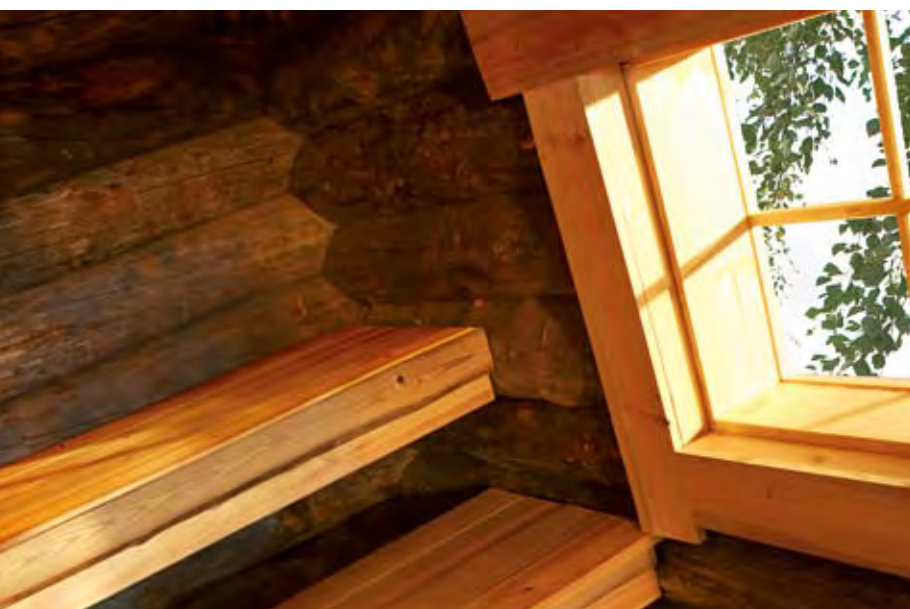

Kelo sauna Step into the Northern sauna atmosphere.

Harvia Kelo sauna gathers together the special features of kelo-wood, sub-wood, Legend heater and traditional craftsmanship along with a handmade window and door with wrought-iron hinges. The measurements are – given traditionally from the middle of the logs – width 2900 mm, depth 2450 mm + terrace 1500 mm. The diameter of the kelo-wood is 180–240 mm. You can choose either Harvia Legend electric sauna heater or Harvia Legend 240 woodburning stove with steel chimney.

Kelo-wood is a snag, a standing dead pine tree. The bark has peeled off in

the course of time. The log has got silver grey colour in the harsh and cold conditions of Karelian wilderness. Kelo-wood is usually several hundreds years old.

The benches, floor and ceiling are made of sub-wood. Logs that were lost during timber floating time and have been lying in the bottom of lakes and rivers for decades are now being lifted up and used in wood industry. Sub-wood has special characteristics because of the long time in water: it is harder and does not split or shrink. It has a slightly red tint.

Harvia Kelo sauna delivery includes all the necessary materials to complete the sauna from above the foundation: wood materials, roofing, fastening materials etc. It is recommended to have a supervisor from the sauna factory to help with the installation. Also a full installation service can be provided. Ask your local dealer for further information.

Kelo-wood =

a snag, a standing dead pine tree

Sub-wood =

lumber made out of sunken logs