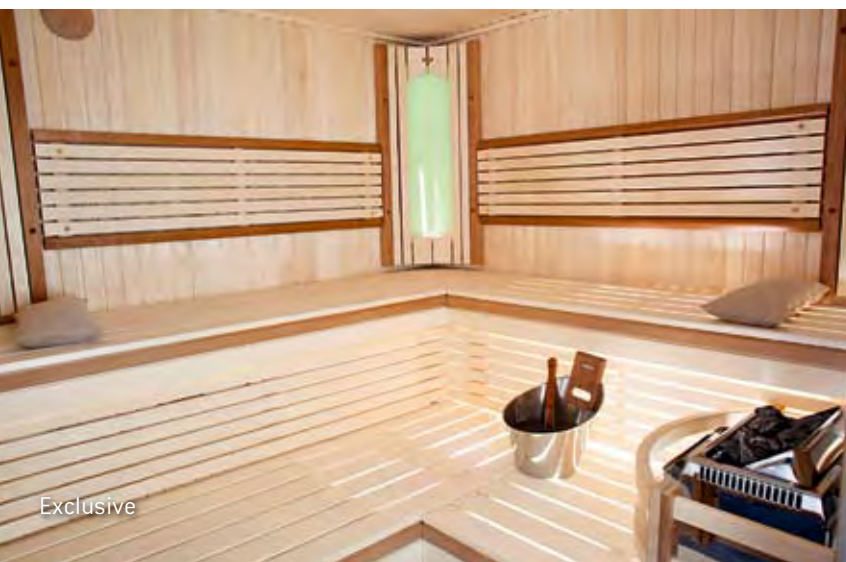

Formula

Exclusive