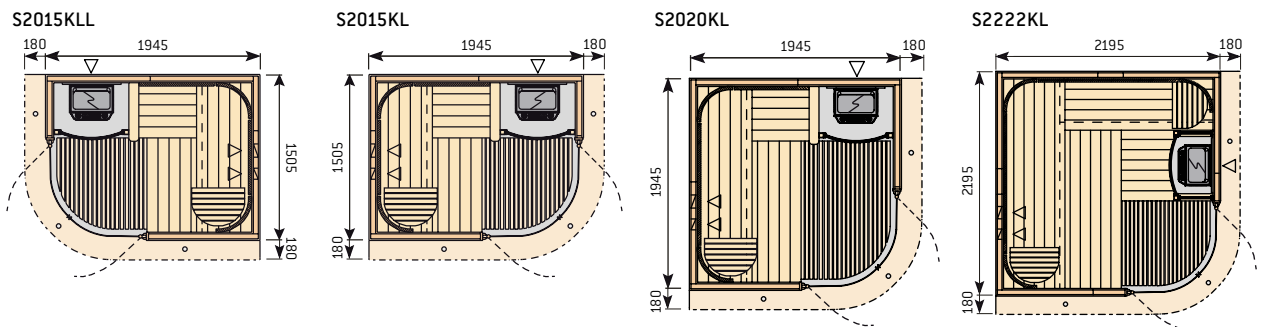

Rondium sauna (p. 8–9)

Rubic sauna (p. 10–11)