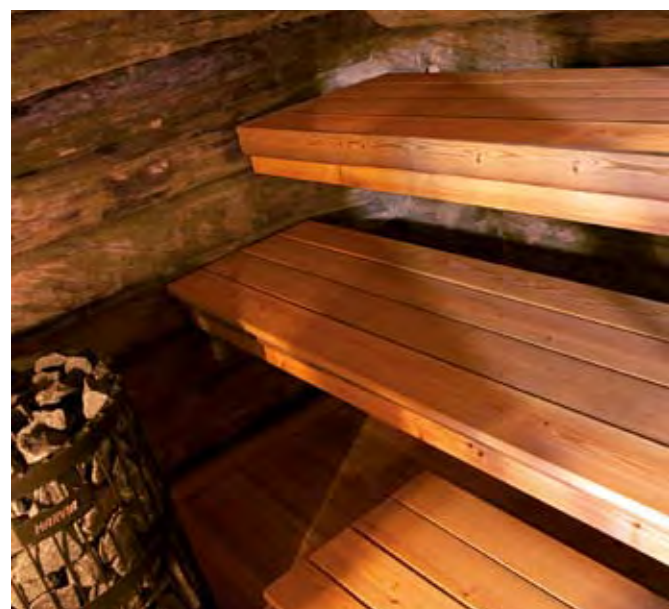

Kelo sauna Step into the Northern sauna atmosphere.

Harvia Kelo sauna gathers together the special features of kelo-wood, sub-wood, Legend heater and traditional craftsmanship along with a handmade window and door with wrought-iron hinges. The measurements are – given traditionally from the middle of the logs – width 2900 mm, depth 2450 mm + terrace 1500 mm. The diameter of the kelo-wood is 180–240 mm. You can choose either Harvia Legend electric sauna heater or Harvia Legend 240 woodburning stove with steel chimney.

Kelo-wood is a snag, a standing dead pine tree. The bark has peeled off in

the course of time. The log has got silver grey colour in the harsh and cold conditions of Karelian wilderness. Kelo-wood is usually several hundreds years old.

The benches, floor and ceiling are made of sub-wood. Logs that were lost during timber floating time and have been lying in the bottom of lakes and rivers for decades are now being lifted up and used in wood industry. Sub-wood has special characteristics because of the long time in water: it is harder and does not split or shrink. It has a slightly red tint.

Harvia Kelo sauna delivery includes all the necessary materials to complete the sauna from above the foundation: wood materials, roofing, fastening materials etc. It is recommended to have a supervisor from the sauna factory to help with the installation. Also a full installation service can be provided. Ask your local dealer for further information.

Kelo-wood =

a snag, a standing dead pine tree

Sub-wood =

lumber made out of sunken logs