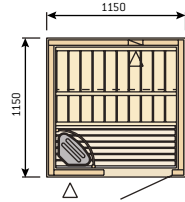

Floor plans

Variant sauna (p. 6-7)

S1212