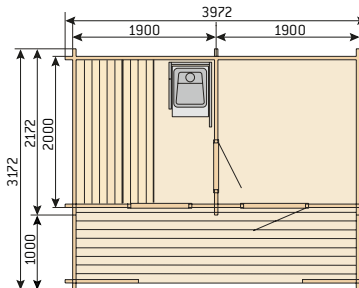

Bathroom saunas

(p. 12–15)

Sirius

SC1111

SC1212

SC1412

SC1111K

SC1212K

SC1412K

Capella

SC1409

SC1410

CapellaDual

SC1409D

SC1410D

Infrared cabins

(p. 16–17)

Rondium infrared cabin

SG1515KL

SG2015KL

SG2020KL

Radiant infrared cabin

SGC0909BR

SGC1210BR

Special saunas and infrared cabins

(p. 18–19)

Special sauna

Special infrared cabin

Kelo sauna

(p. 21)

S04500

Outdoor sauna

(p. 20)

S02200

S04000

S04300