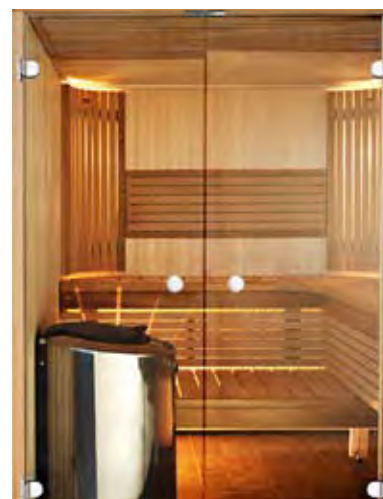

Double door, straight
Clear

Harvia sauna windows

Soft light filters through the glass and touches the surface of the wood.

One or more windows can be added to Variant saunas. All Harvia windows are made of 8 mm tempered safety glass. Choose from warm bronze, modern clear or stylish satin glass. Like all Harvia sauna structures, the windows also meet the strictest safety standards.

Harvia also offers a novel alternative to glass blocks: windows with a satin finish with a glass block pattern. The windows are easy to mount and fit beautifully with satin sauna doors. Frame material is alder or aspen.