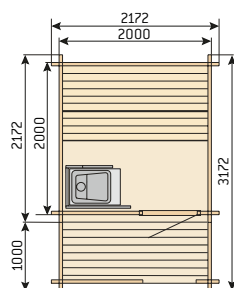

Outdoor sauna

(p. 20)

S02200