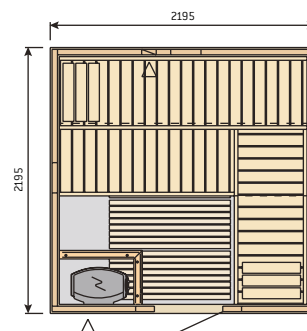

Floor plans

Variant sauna (p. 6-7)

S2222