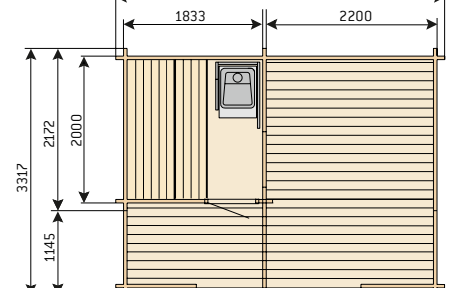

Bathroom saunas

(p. 12–15)

Sirius

SC1111

SC1212

SC1412

SC1111K

SC1212K

SC1412K

Capella

SC1409

SC1410

CapellaDual

SC1409D

SC1410D

Infrared cabins

(p. 16–17)

Rondium infrared cabin

SG1515KL

SG2015KL

SG2020KL

Radiant infrared cabin

SGC0909BR

SGC1210BR

Special saunas and infrared cabins

(p. 18–19)

Special sauna

Special infrared cabin

Kelo sauna

(p. 21)

S04500

Outdoor sauna

(p. 20)

S02200

S04000

S04300