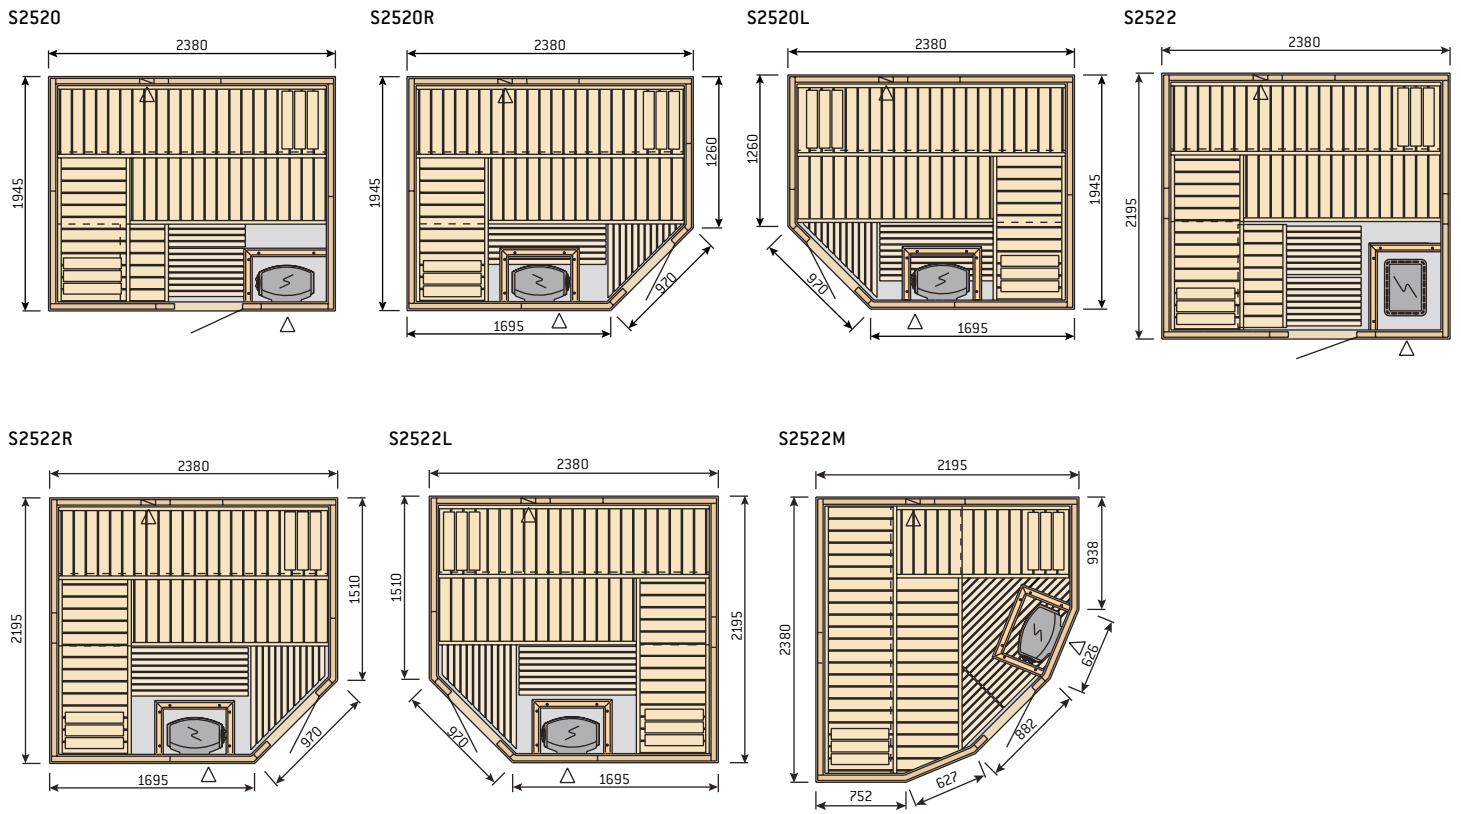

S2220H

S3020H

S2222

S2222R

Variant saunas with double door option

Double doors are available for the models S2020, S2020R, S2220, S2220R, S2220L, S2222, S2222R, S2520, S2520R, S2520L, S2522, S2522R and S2522L.