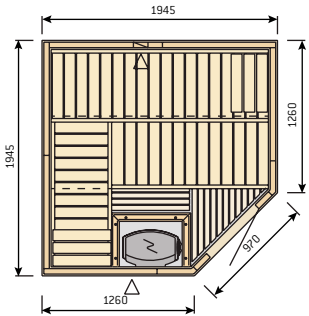

Floor plans

Variant sauna (p. 6-7)

S2020R