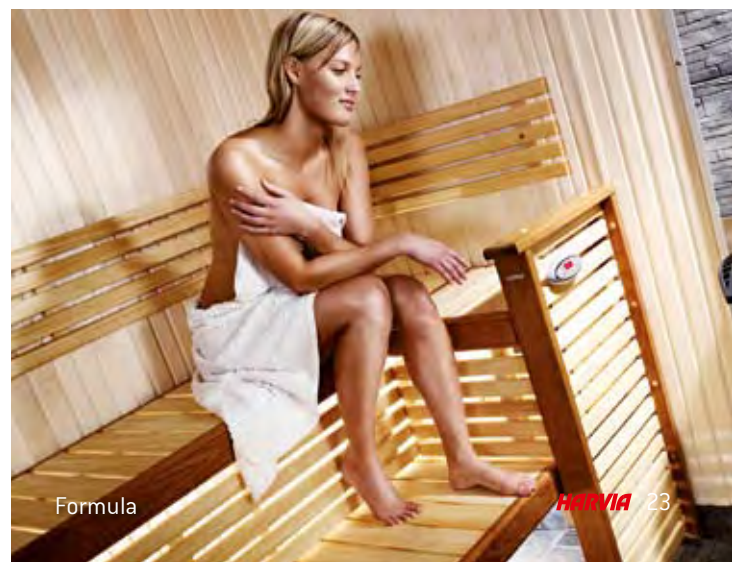

< The Solar benches in the picture have been treated with paraffin oil to beautifully accentuate the shades of the wooden surfaces. By protecting the wooden surfaces with paraffin oil, you can decrease the amount of moisture and dirt that is absorbed into the wood.

The Harvia Sauna Care Set is an easy way to clean and treat the wooden surfaces in your sauna. The package includes everything for cleaning and freshening up your sauna.

Ventura – NOVELTY!

Something completely new for your sauna! Ventura's benches, backrests and bench surrounds are made of form-pressed veneer glued in layers. Thanks to the rounded bench finishing it is very pleasant to sit on the benches. Lamps are integrated in the backrests.

Futura

Wood and metal – a bold combination of materials brings a message of the future saunas. The steel strip embedded in the front of the bench and the slim battening used on the benches give the Futura sauna interior a modern look. Choose the material of the benches from abachi, aspen, alder or heat-treated aspen. The backrests and bench surrounds are made of the same material with the benches. Lamps are integrated in the backrests.

Solar

A new type of design. An interesting rhythm of colour and lines. If you want your sauna to be really memorable, Solar is for you. You can choose from abachi, aspen, alder or heat-treated aspen for the bench material, backrests and bench surrounds in Solar. The benches, backrests and curved corner modules can be enhanced with the warm tones of alder or heat-treated aspen decoration.

Exclusive