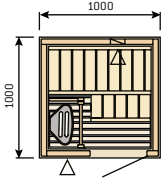

Floor plans

Variant sauna (p. 6-7)

S1010