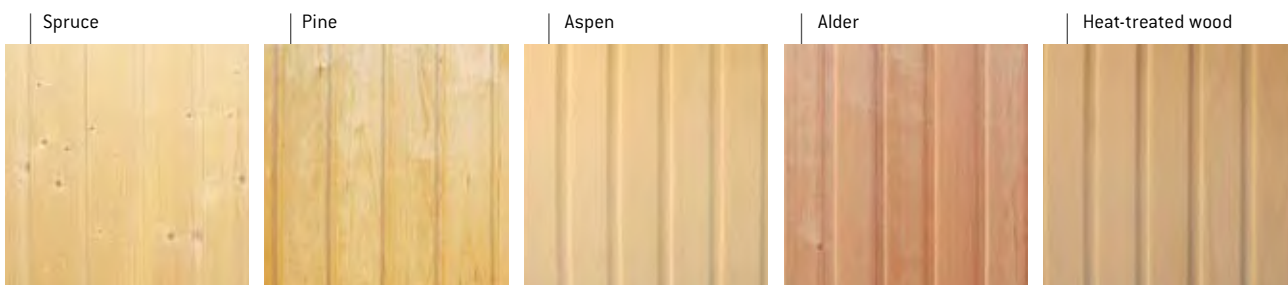

A Harvia sauna can be installed anywhere: in indoor spaces, bathrooms, basements or attics. Every Harvia sauna comes with clear instructions for assembly, so you can assemble the sauna yourself or you can use one of the trained, professional assemblers employed by many Harvia dealers. Ask your local dealer for further information.

Panelling alternatives

Spruce panelling is slowly grown, healthy and tough Finnish softwood with sound knots that enliven the surface. Spruce secretes very little resin, and the wood retains its light colour for many years.

Pine panelling is made of pure pine board that has a slightly red tinge. Its looks improve with age, and it darkens beautifully as the years pass. Its faint fragrance of pine resin reminds you of fresh pine forests.

Aspen is a traditional sauna material because of its characteristics. Aspen's light and even colour is long-lasting and creates a fresh atmosphere inside your sauna.

Alder has a refined shade of red which deepens with age. It's slightly variegated and easy to care.

Heat-treated wood preserves its shape well as the years pass. It is the darkest in colour of Harvia panelling material and also has a pleasant scent. You can accentuate the shade of the wood with paraffin oil.

Details in saunas